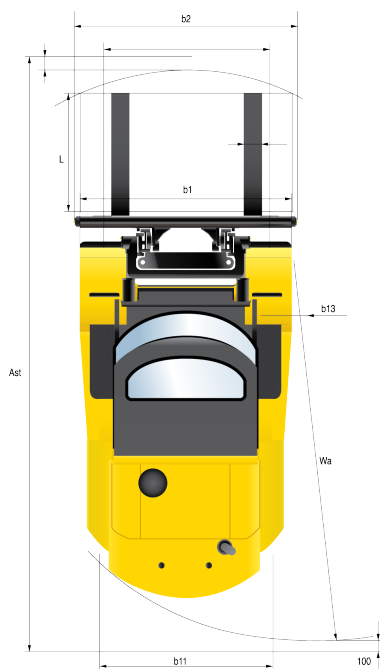

Identification		
Load capacity / rated load	(kg)	7,000
Load center distance	c (mm)	600
Load distance, center of drive axle to fork	x (mm)	615
Wheelbase	y (mm)	2,300
Wheels, Chassis		
Track width, front	b10 (mm)	1,580
Track width, rear	b11 (mm)	2,604
Basic Dimensions		
Mast / fork carriage tilt forward / backward ( $\alpha$ / $\beta$ )	degrees	15 / 10
Lowered mast height	h1 (mm)	2,515
Free lift	h2 (mm)	140
Lift height	h3 (mm)	3,830
Extended mast height	h4 (mm)	4,320
Overhead load guard (cab) height	h5 (mm)	2,553
Seat height / standing height	h7 (mm)	1,395
Coupling height	h10 (mm)	425
Overall length	l1 (mm)	4,820
Length to face of forks	l2 (mm)	3,640
Overall width	b1 (mm)	2,087
Fork dimensions	size / (mm)	65 x 150 x 1,200
Fork carriage width	b2 (mm)	2,268
Ground clearance, loaded, under mast	m1 (mm)	195
Ground clearance, centre of wheelbase	m2 (mm)	220
Aisle width for pallets 1000x1200 crossways	Ast (mm)	5,238
Aisle width for pallets 800x1200 lengthways	Ast (mm)	5,438
Turning radius	Wa (mm)	3,360
Smallest pivot point distance	b13 (mm)	1,224