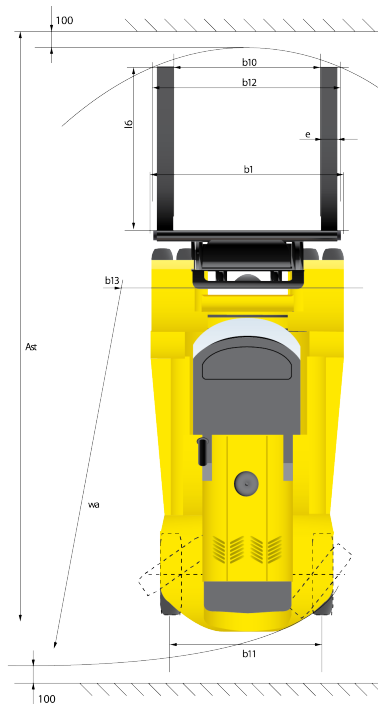

Identification		
Load capacity / rated load	Q (t)	13.0
Load center distance	c (mm)	600
Load distance, center of drive axle to fork	x (mm)	760
Wheelbase	y (mm)	2,900
Wheels, Chassis		
Track width, front	b10 (mm)	1,842
Track width, rear	b11 (mm)	1,910
Basic Dimensions		
Mast / fork carriage tilt forward / backward (α / β )	degrees	15 / 12
Lowered mast height	h1 (mm)	3,000
Free lift	h2 (mm)	0
Lift height	h3 (mm)	3,005
Extended mast height	h4 (mm)	4,465
Overhead load guard (cab) height	h5 (mm)	2,888
Seat height / standing height	h7 (mm)	1,787
Coupling height	h10 (mm)	629
Overall length	l1 (mm)	5,695
Length to face of forks	l2 (mm)	4,438
Overall width	b1 (mm)	2,450
Fork dimensions	s / e / l (mm)	85x200x1,350
Fork-carriage width	b12 (mm)	2,362
Ground clearance, loaded, under mast	m1 (mm)	270
Ground clearance, centre of wheelbase	m2 (mm)	317
Asle width for pallets 1000x1200 crossways	Ast (mm)	6,501
Asle width for pallets 800x1200 lengthways	Ast (mm)	6,501
Turning radius	Wa (mm)	4,191
Smallest pivot point distance	b13 (mm)	1,516